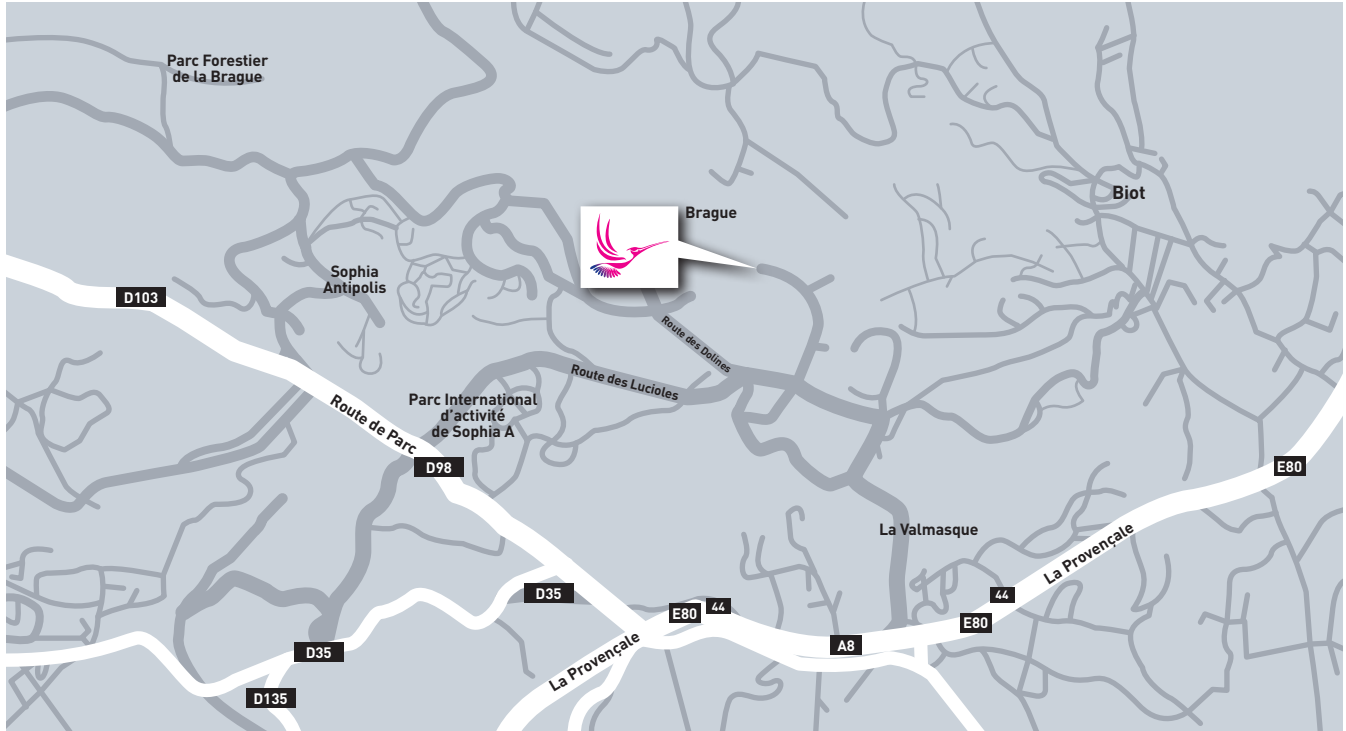

Nearest Airport: Nice Cote d'Azur - approx 18 kilometres from the office.

Leave Nice, Aéroport de Nice-Côte d'Azur, towards motorway A8 / E80 « CAGNES, CANNES, AIX-EN-PROVENCE»

Take the exit towards "EXIT 44, ANTIBES-JUAN LES PINS, SOPHIA-ANTIPOLIS,VALLAURIS-GOLFE JUAN"

Head towards: "SOPHIA ANTIPOLIS, LES TROIS MOULINS, BIOT". At the roundabout, take the 2nd exit Continue along: D535 "SOPHIA ANTIPOLIS, BIOT" 1.4 km. At the roundabout, take the 1st exit Continue along « Route des Chappes »

At the roundabout, take the 3rd exit Continue along: D504 « Route des Colles » At the roundabout "Carrefour Saint-Philippe", take the 1st exit continue along until the end of the Avenue Roumanille.