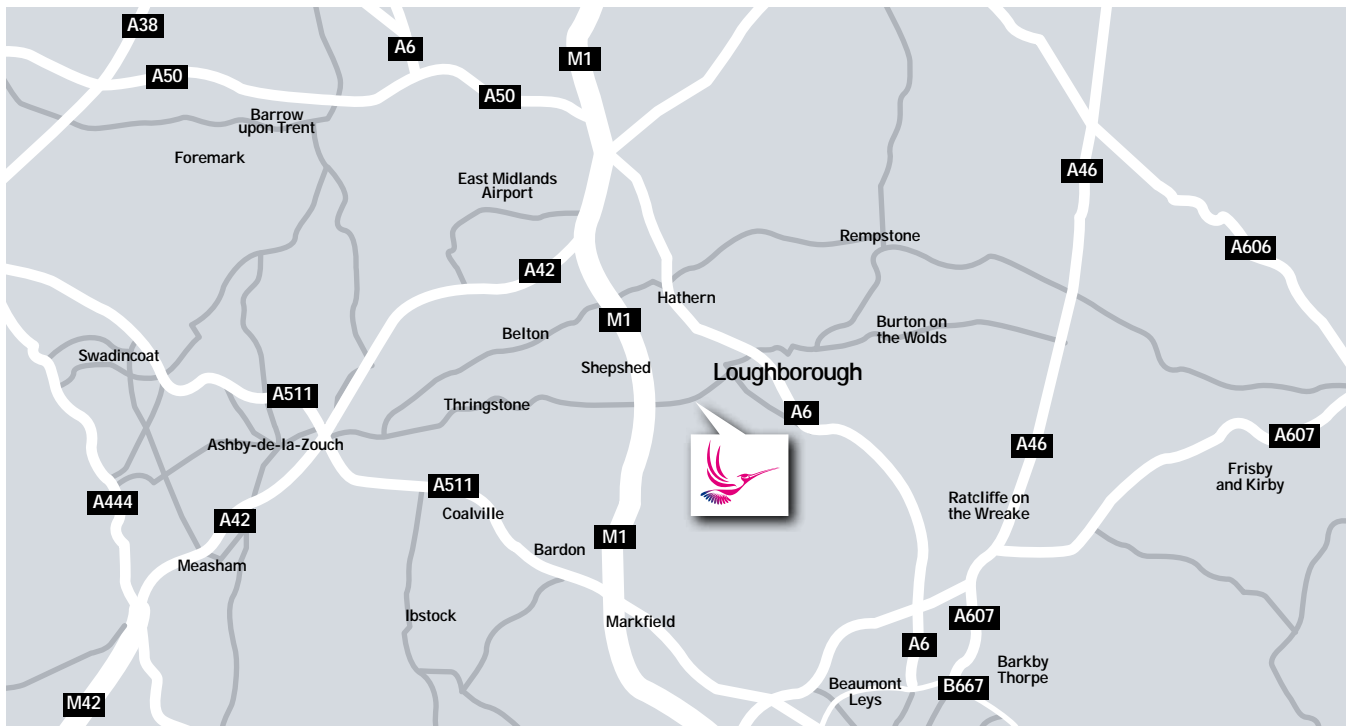

Altran Praxis Limited

Charnwood Ring
Holywell Park
Ashby Road
LOUGHBOROUGH LE11 3GT
Telephone: +44 (0)1509 643980
Facsimile: +44 (0)1509 643981
Email: info@altran-praxis.com

From M1 junction 23 take the A512 towards Loughborough.
At the first roundabout turn right into Holywell Way and go straight on at the next roundabout.
Turn right at the security gatehouse.
Take the next turning on the left and park in front of the main building.
Proceed to Charnwood Building reception and contact the office.
Nearest airport: East Midlands Airport - approx 8.5 miles from the office.