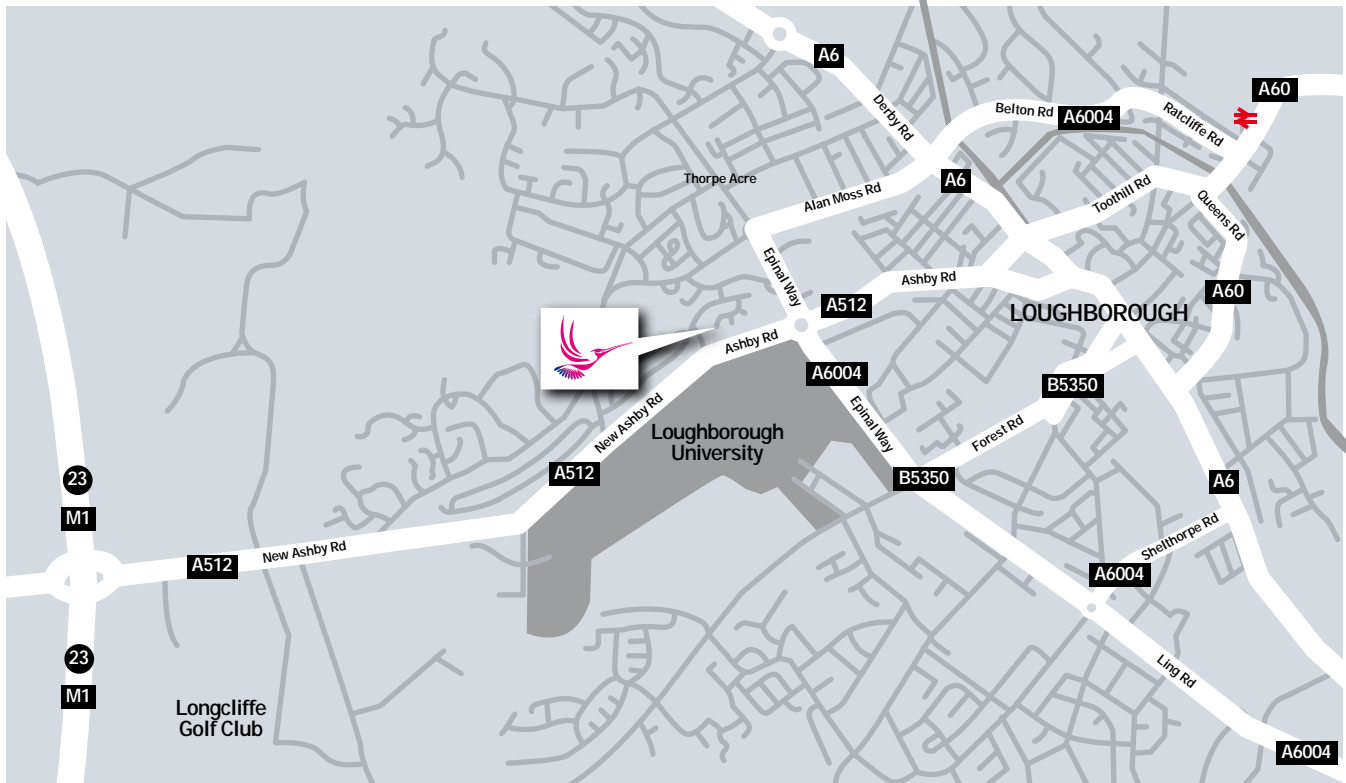

Altran Praxis Limited

Charnwood Ring
Holywell Park
Ashby Road
LOUGHBOROUGH LE11 3GT
Telephone: +44 (0)1509 643980
Facsimile: +44 (0)1509 643981
Email: info@altran-praxis.com

From M1 junction 23 take the A512 towards Loughborough.
At the first roundabout turn right into Holywell Way and go straight on at the next roundabout.
Turn right at the security gatehouse.
Take the next turning on the left and park in front of the main building.
Proceed to Charnwood Building reception and contact the office.
Nearest airport: East Midlands Airport - approx 8.5 miles from the office.