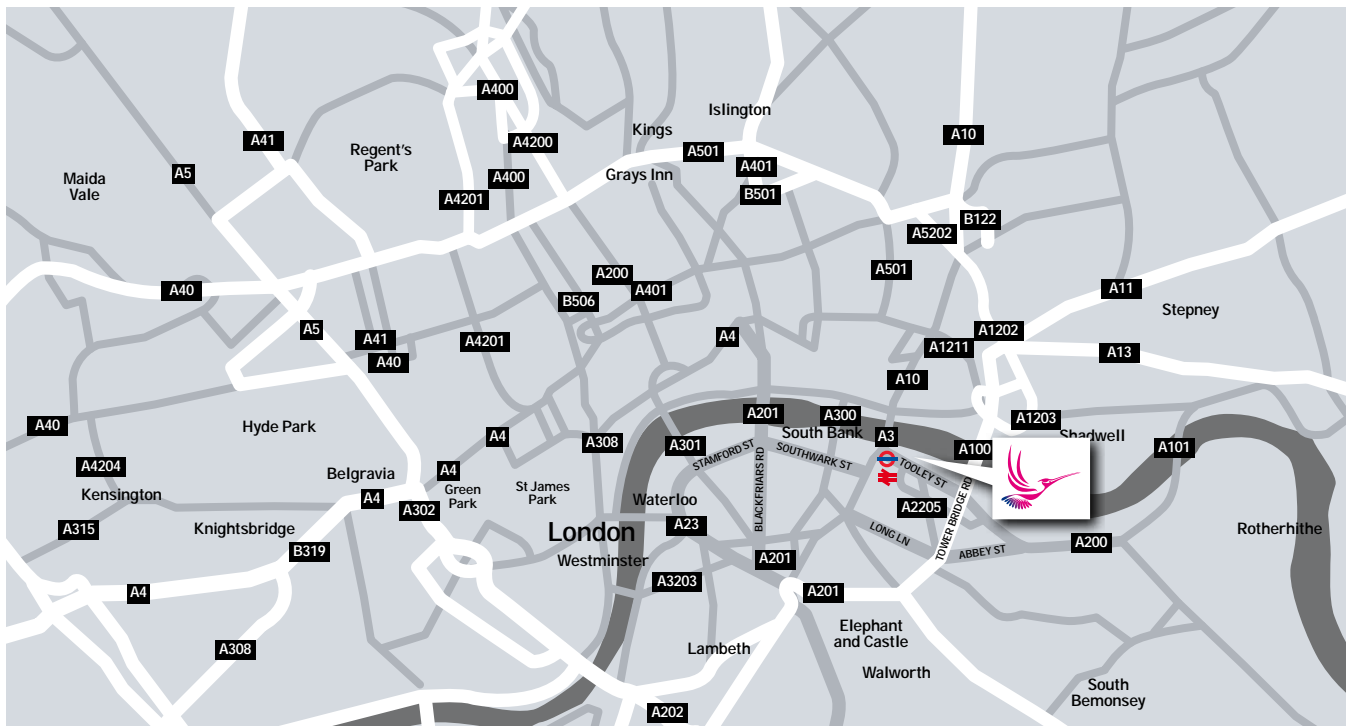

THE CENTRE FOR EMBEDDED AND CRITICAL SYSTEMS

Nearest railway and underground station (Jubilee and Northern lines): London Bridge – approx 2 minutes walk from the office. Take the Tooley Street exit.

Nearest airports: London City - approx 7 miles and London Heathrow - approx 18 miles from the office.