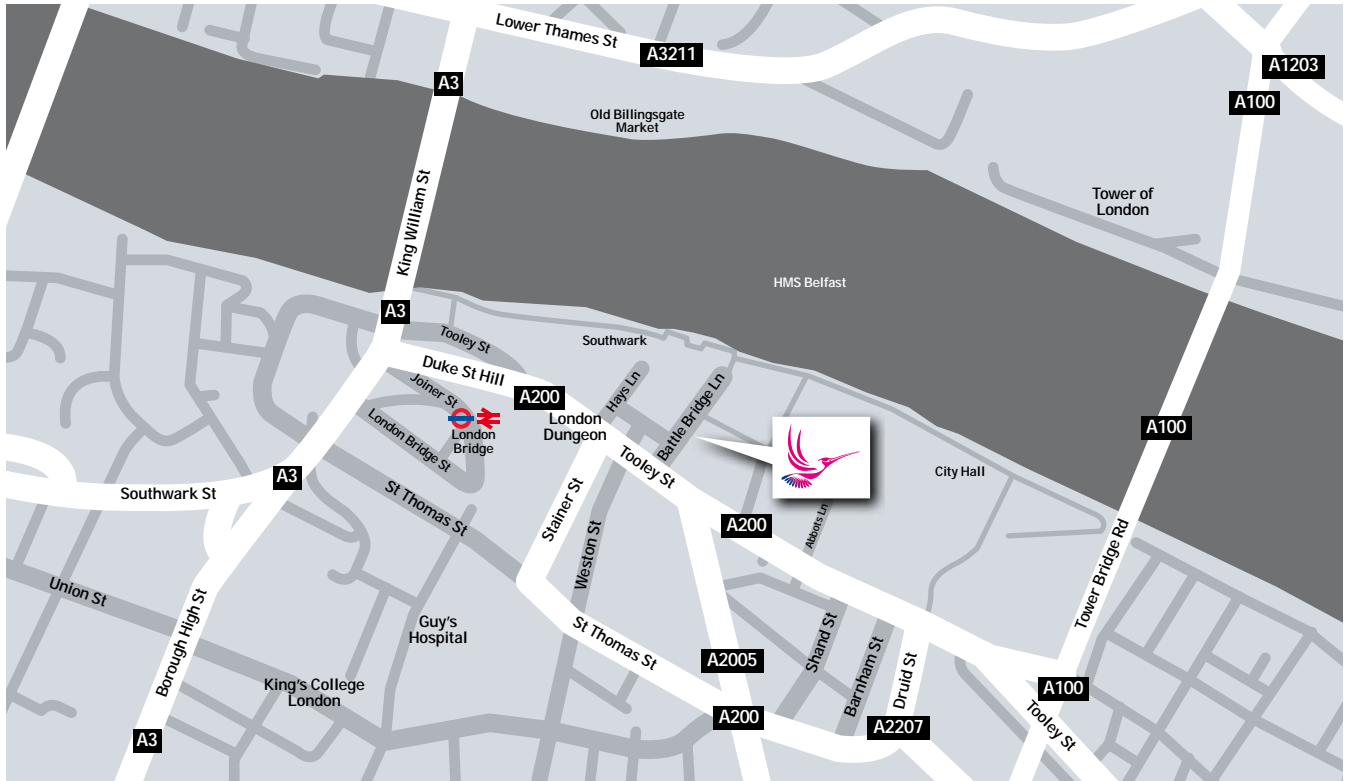

THE CENTRE FOR EMBEDDED AND CRITICAL SYSTEMS

Nearest railway and underground station (Jubilee and Northern lines): London Bridge – approx 2 minutes walk from the office. Take the Tooley Street exit.

Nearest airports: London City - approx 7 miles and London Heathrow - approx 18 miles from the office.