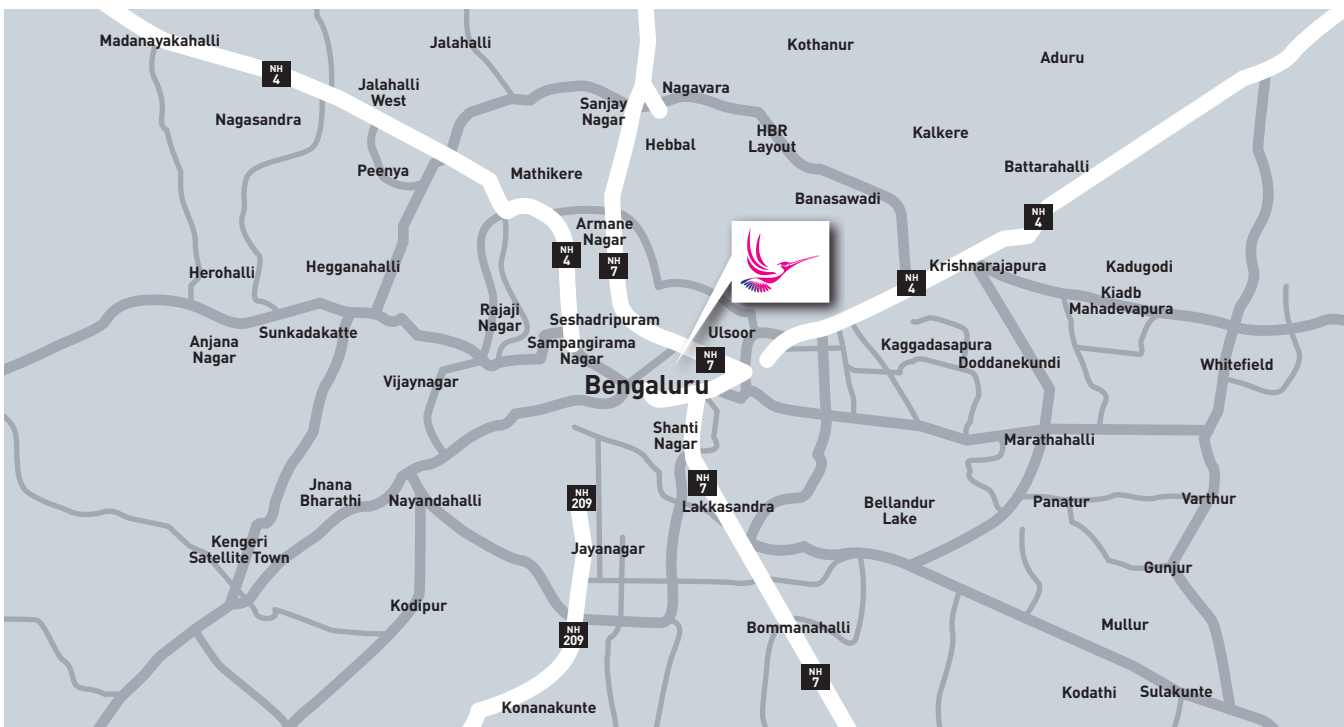

THE CENTRE FOR EMBEDDED AND CRITICAL SYSTEMS

Nearest railway station: Bengaluru City Junction - approx 2 kilometres from the office.

Nearest airport: Bengaluru International Airport - approx 53 kilometres from the office.